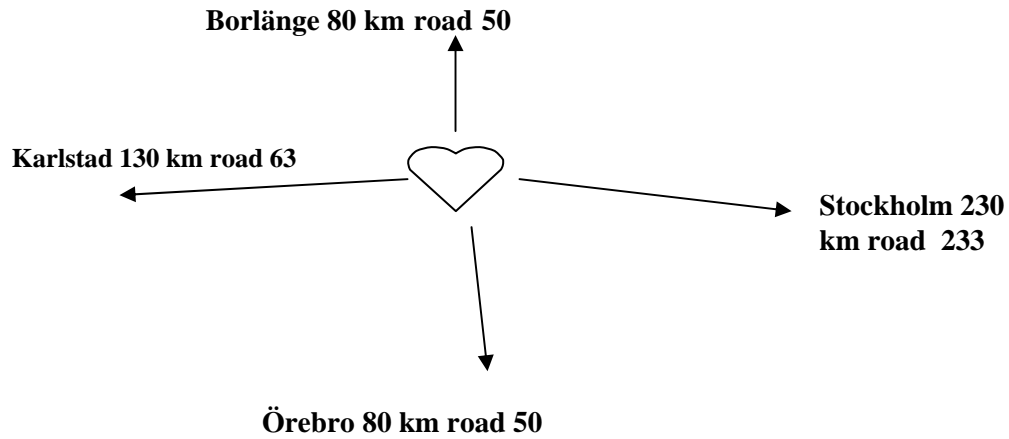

WELCOME to KOPPARBERG
in the heart of SWEDEN